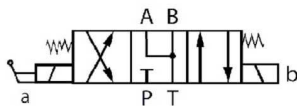

Solenoid valves

Solenoid valve NG6 with lever

Solenoid valve NG6 with lever - Spool n°6

Page: 1/1

Part n°	Size	Voltage (V)	Max. flow (l/min)	Max. Press. (bar)
KVNG6EM-6-12CC H	NG-6	12 VDC	60	315
KVNG6EM-6-24CC H	NG-6	24 VDC	60	315
KVNG6EM-6-110CA H	NG-6	110 VAC	60	315
KVNG6EM-6-220CA H	NG-6	220 VAC	60	315