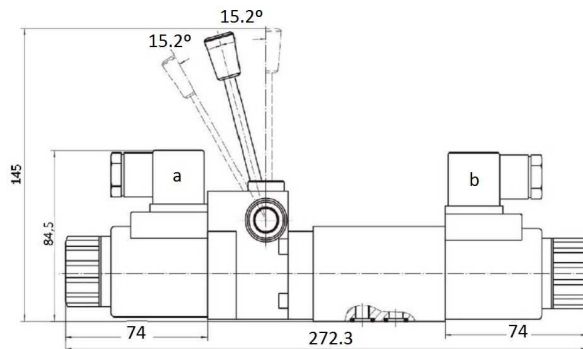

Solenoid valves

Solenoid valve NG6 with lever

Solenoid valve NG6 with lever - Spool n°6

Page: 1/1

Part n°	Size	Voltage (V)	Max. flow (l/min)	Max. Press. (bar)
KVNG6EM-6-12CC H	NG-6	12 VDC	60	315
KVNG6EM-6-24CC H	NG-6	24 VDC	60	315
KVNG6EM-6-110CA H	NG-6	110 VAC	60	315
KVNG6EM-6-220CA H	NG-6	220 VAC	60	315