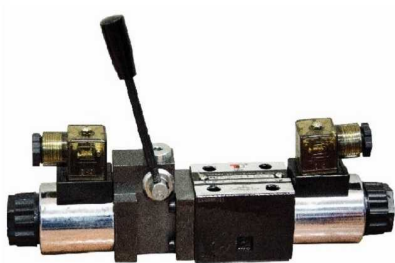

Solenoid valves

Solenoid valve NG6 with lever

Solenoid valve NG6 with lever - Spool n°6

Page: 1/1

Part n°	Size	Voltage (V)	Max. flow (l/min)	Max. Press. (bar)
KVNG6EM-6-12CC H	NG-6	12 VDC	60	315
KVNG6EM-6-24CC H	NG-6	24 VDC	60	315
KVNG6EM-6-110CA H	NG-6	110 VAC	60	315
KVNG6EM-6-220CA H	NG-6	220 VAC	60	315