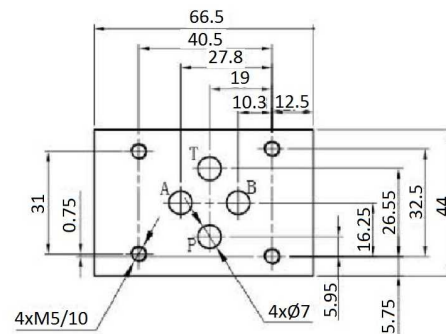

Solenoid valves

Solenoid valve NG6 with lever

Solenoid valve NG6 with lever - Spool n°6

Page: 1/1

Part n°	Size	Voltage (V)	Max. flow (l/min)	Max. Press. (bar)
KVNG6EM-6-12CC H	NG-6	12 VDC	60	315
KVNG6EM-6-24CC H	NG-6	24 VDC	60	315
KVNG6EM-6-110CA H	NG-6	110 VAC	60	315
KVNG6EM-6-220CA H	NG-6	220 VAC	60	315